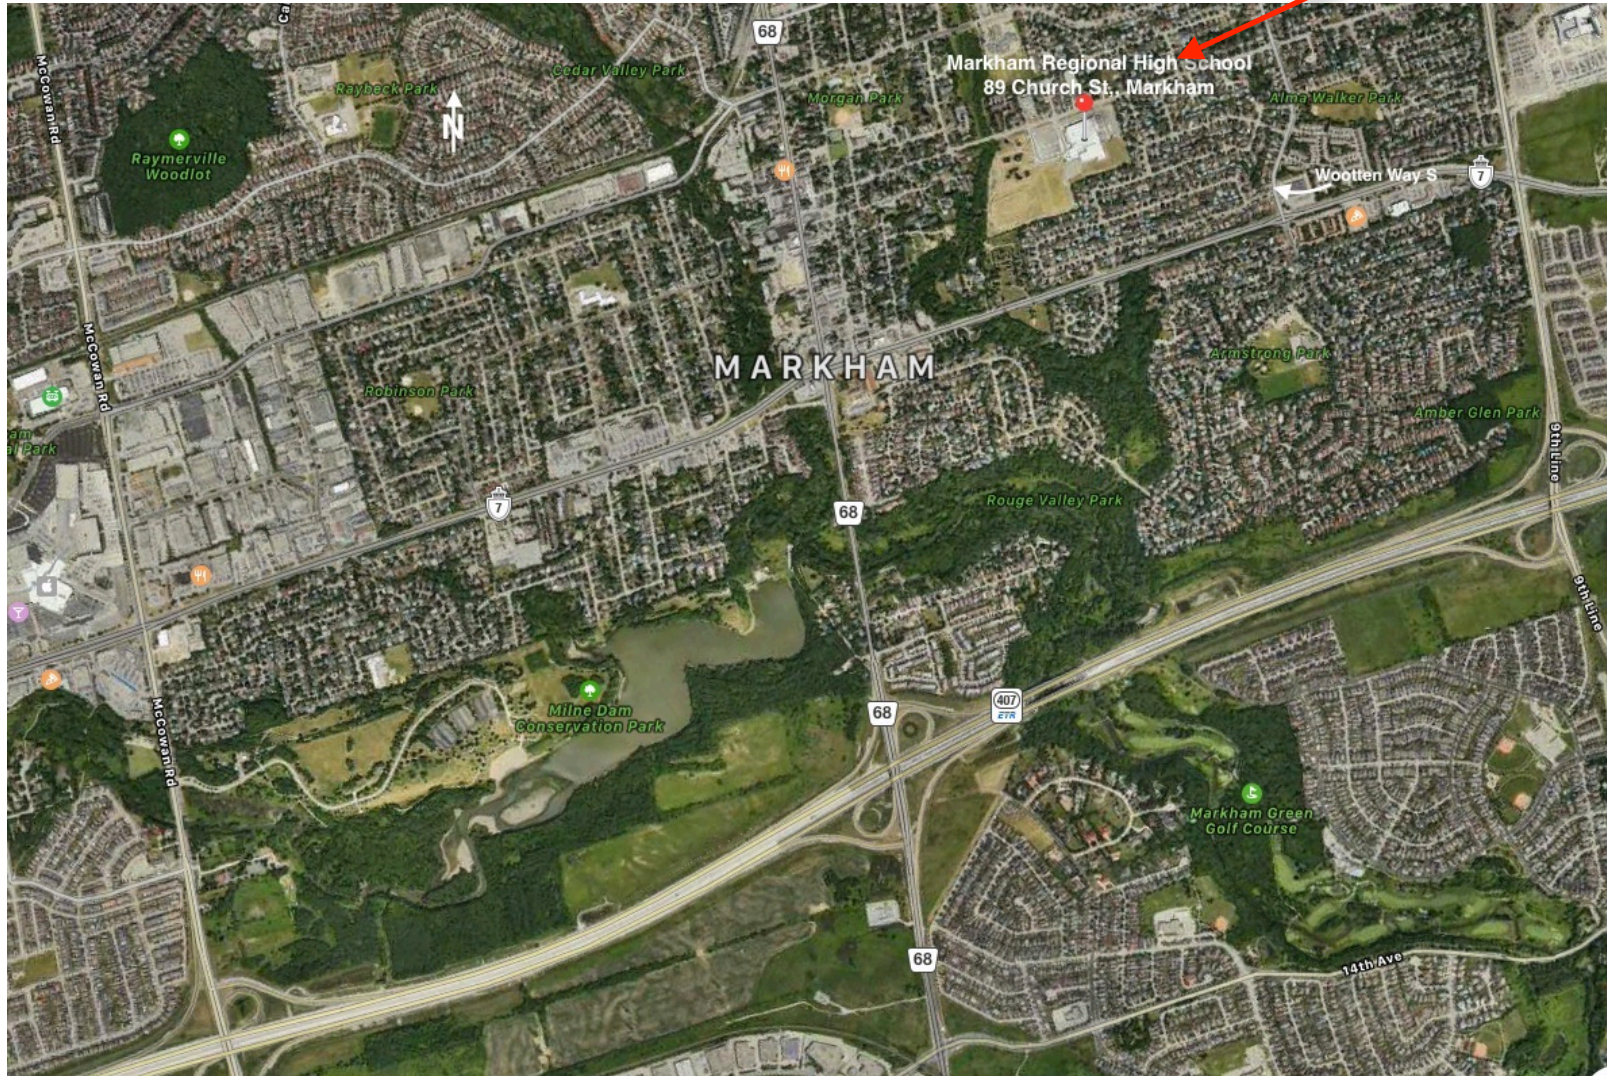

## NEW MARKHAM VILLAGE START

This year's ride will start / finish from Markham District High School, just off of Markham's beautiful historic Main Street, which is one of Ontario's oldest communities.

**RIDE FOR KAREN 2017**  
Start/End at **MARKHAM DISTRICT HIGH SCHOOL**  
89 Church St., Markham ON

**NEW LOCATION**

### **TWO DIRECT WAYS (from Toronto):**

1. East on HWY 7 to Wooten Way South. Left (North) to Church St. Left to MDHS
2. East on HWY 407 to Exit 94 onto to Regional Rd-69 (9th Line). Left (North) onto 9th Line. Left (West) onto Church St.